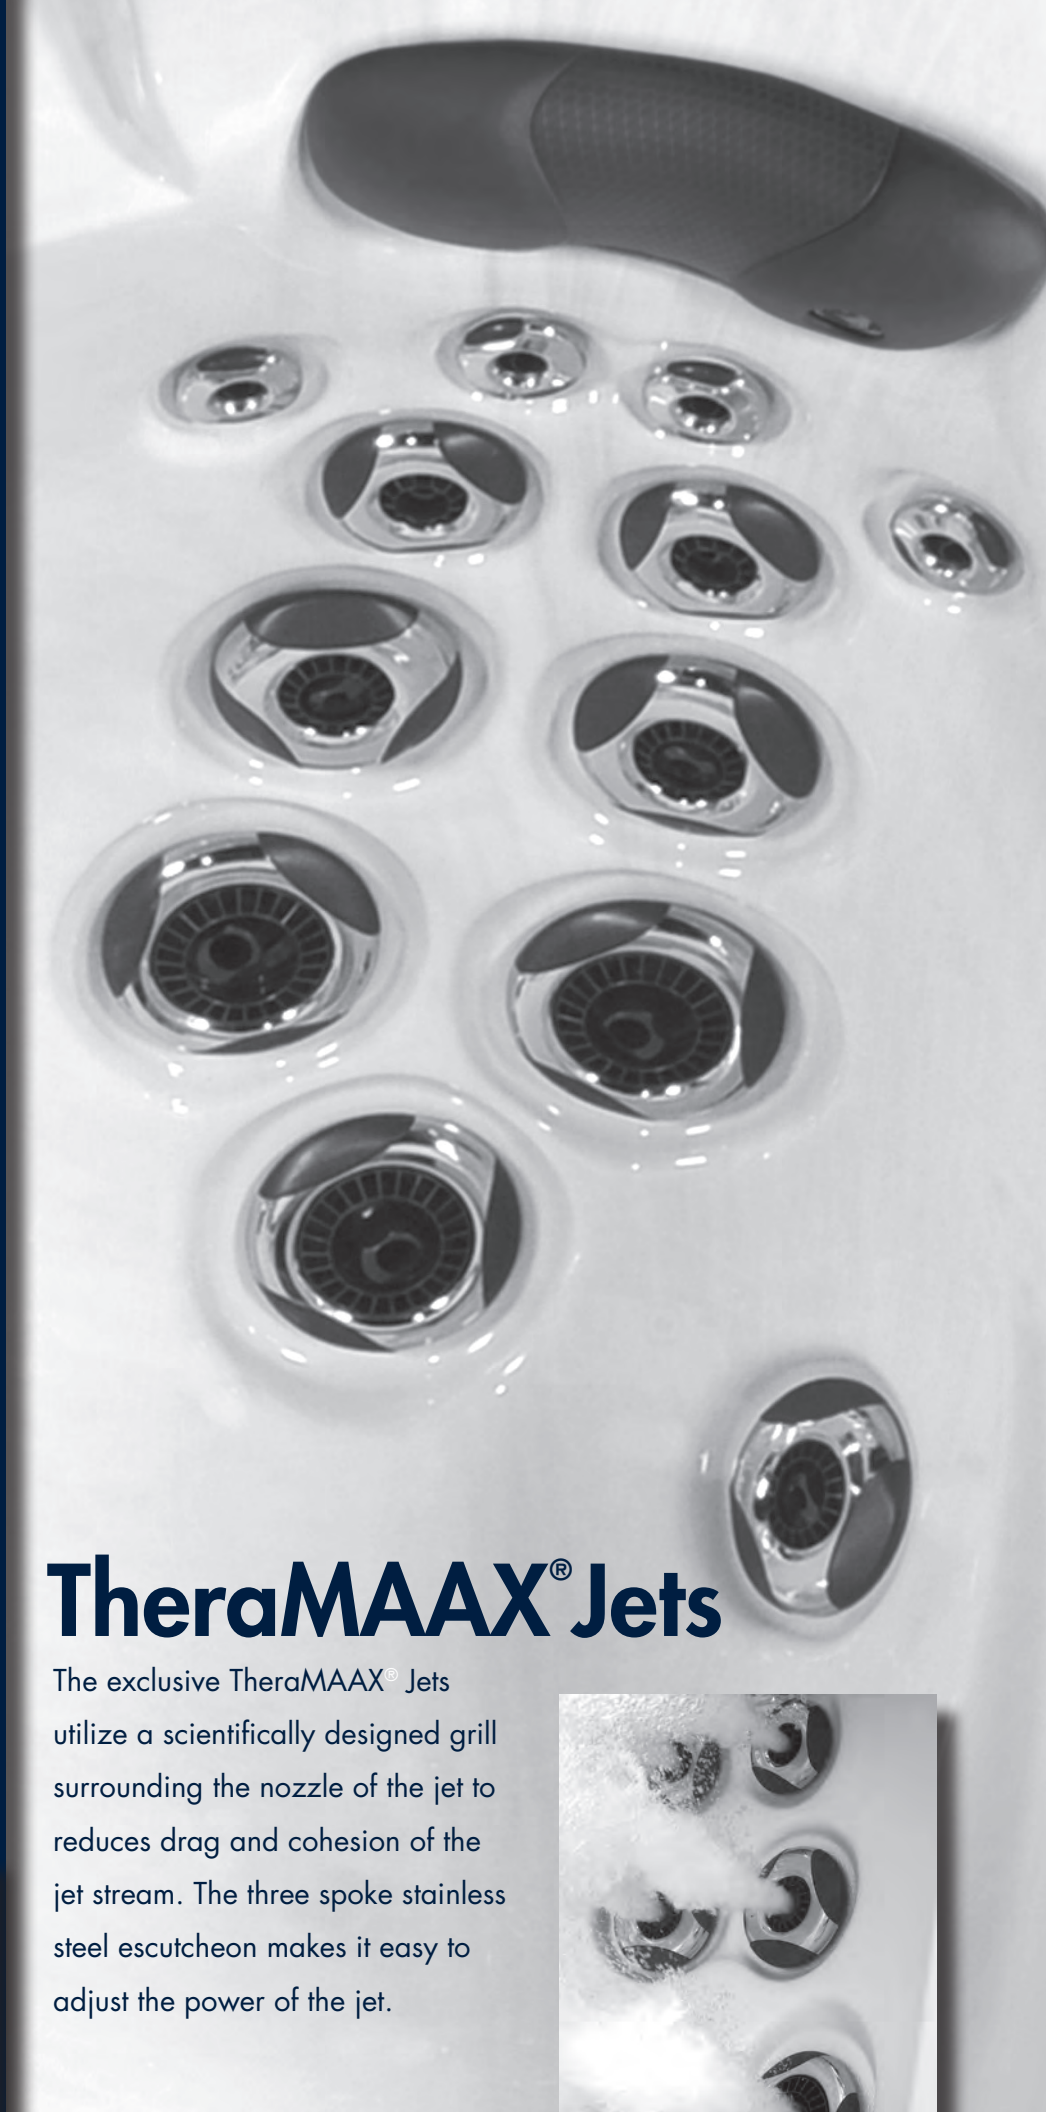

TheraMAAX® Jets

The exclusive TheraMAAX® Jets utilize a scientifically designed grill surrounding the nozzle of the jet to reduce drag and cohesion of the jet stream. The three spoke stainless steel escutcheon makes it easy to adjust the power of the jet.