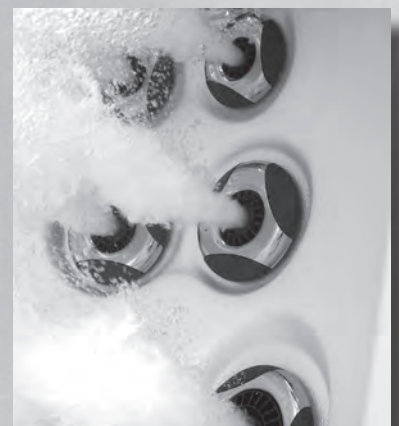

TheraMAAX® Jets

The exclusive TheraMAAX® Jets utilize a scientifically designed grill surrounding the nozzle of the jet to reduce drag and cohesion of the jet stream. The three spoke stainless steel escutcheon makes it easy to adjust the power of the jet.