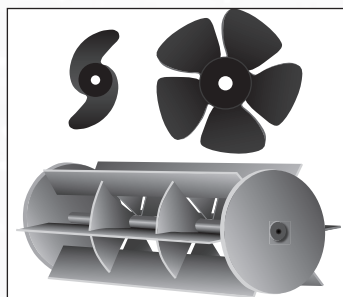

MAAX[®] FORCE

JET PROPULSION SWIM SYSTEM

The new MAAX[®] Force jet propulsion system uses proprietary 'Anti-Turbulence' technology to boost and smooth the swim stream for the ultimate swimming experience. **Anti-turbulence technology** creates a powerful, smooth, variable jet stream that is completely adjustable and designed to allow you to swim at your individual fitness level.

The MAAX Force Jet Propulsion Swim System has a 30 inch wide swim lane offering a superior swimming experience.

MAAX[®] Force Jet propulsion has **advantages over propellers or paddles** when creating a better swim stream. It is over 30" wide and easily produces a powerful swimming experience. You can also turn on the hydrotherapy mode to add air for a massage while you work out in the jet stream.