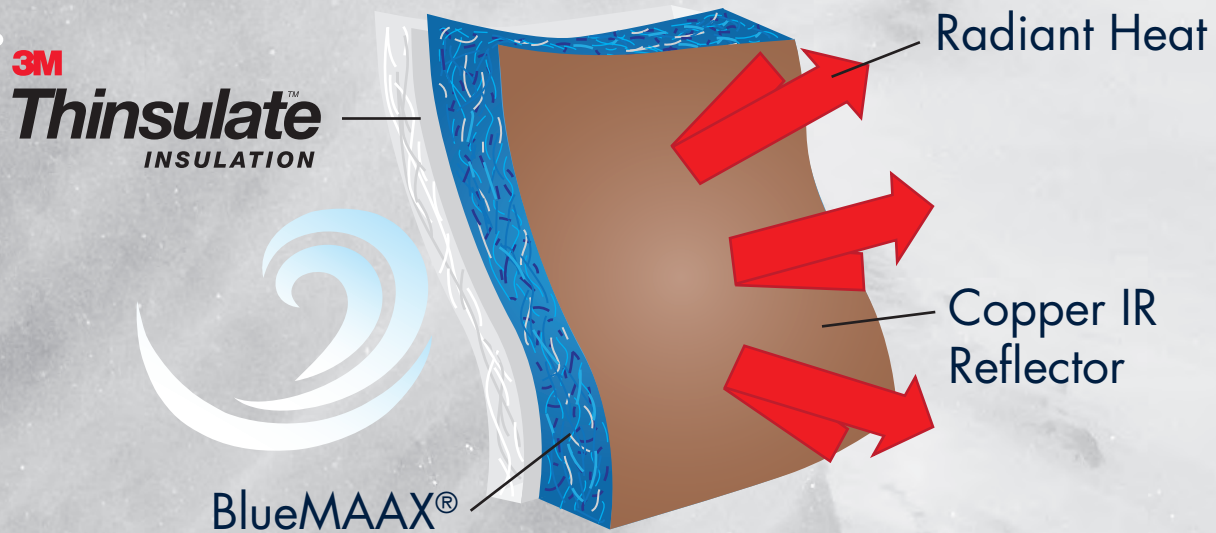

Northern Exposure

Northern Exposure® is the ultimate hot tub insulation system. This patent pending thermal barrier technology recycles the free heat energy for more efficient heating and lower energy costs. All four sides of the spa, plus the floor and cover are lined with reflective copper material to reflect radiant heat energy generated from the pumps back into the spa. Heat is absorbed back into the plumbing helping raise and maintain water temperature. Finally the entire exterior of the hot tub is wrapped in 3M Thinsulate® Insulation, the same incredible material utilized in winter clothing. This three layer patent pending system ensures energy created by the spa stays in the spa.