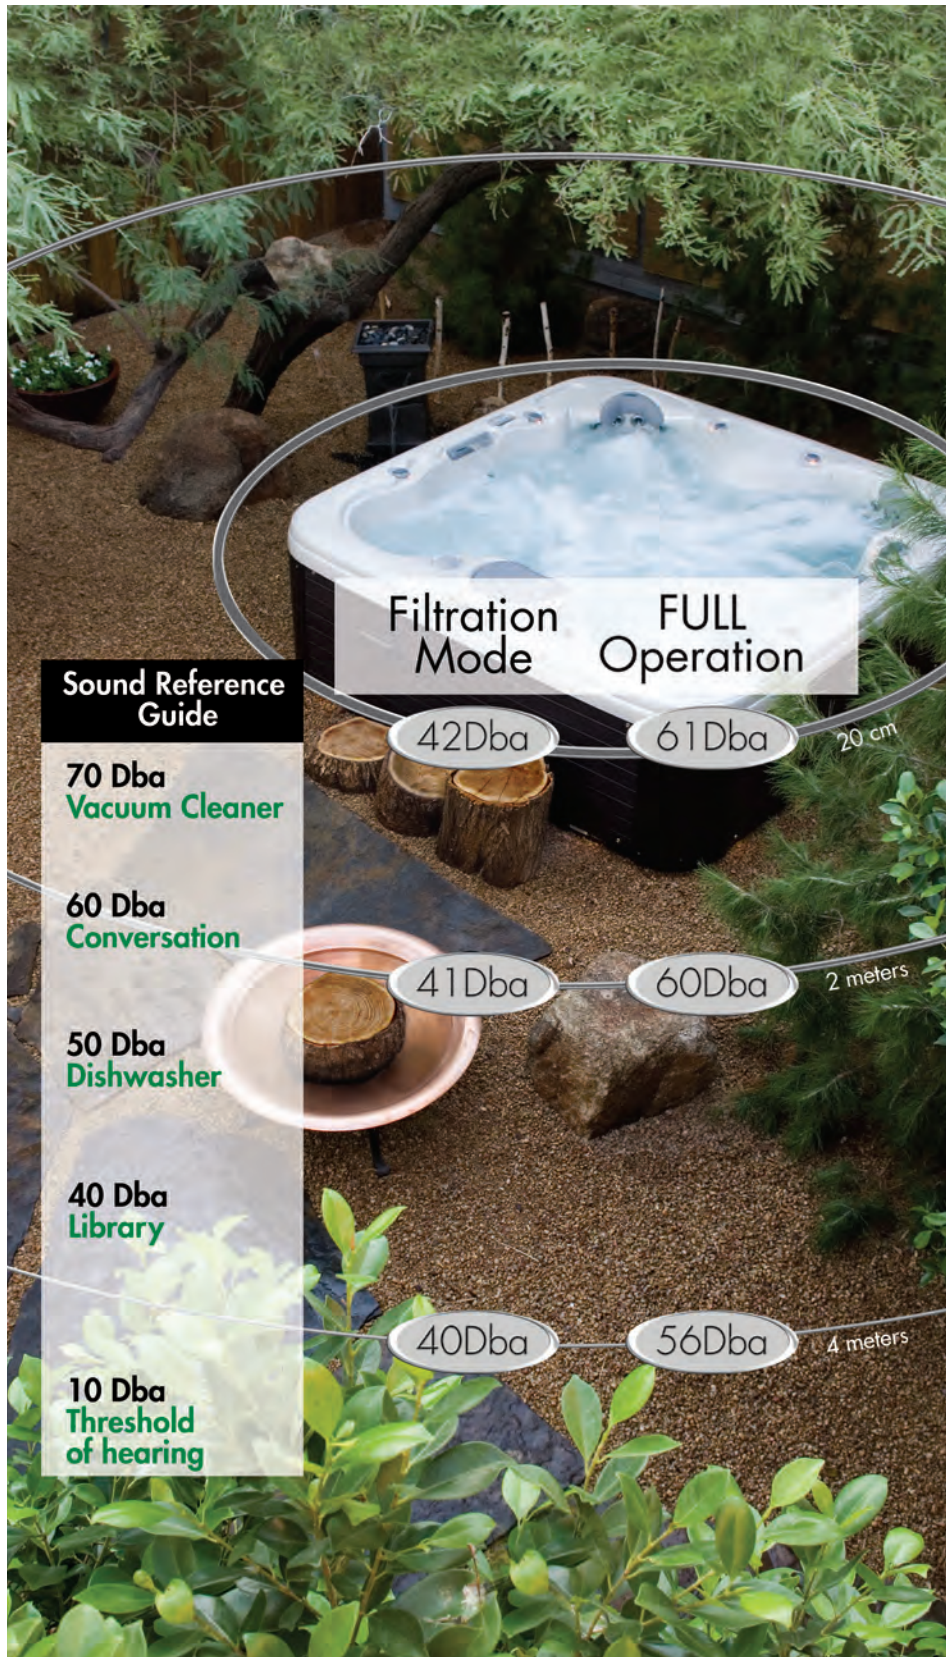

Ultra Quiet

The same insulation that makes an AMERICAN WHIRLPOOL® hot tub energy efficient also aids in it's ultra quiet operation. Sound energy is trapped and deadened inside the hot tub by the insulation sound barrier. Quiet operation is essential to ensure a peaceful relaxing experience throughout the entire backyard.

Weather Shield Insulating Cover

AMERICAN WHIRLPOOL's premium grade insulating covers contain a unique copper lining, removable heat sealing pillows to vent excess heat off in the summer and a tailored fit to keep the heat in when cooler. The cover also acts as an important safety barrier to the spa.