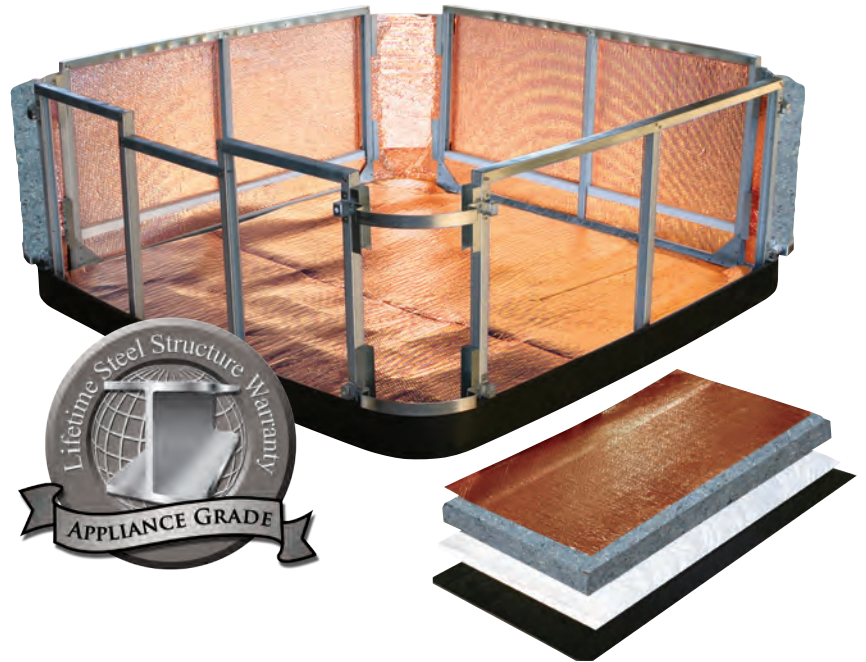

Lifetime Steel Structure Warranty

The steel frame is the backbone and support for the entire spa. The steel structure of your AMERICAN WHIRLPOOL® hot tub carries a lifetime warranty.