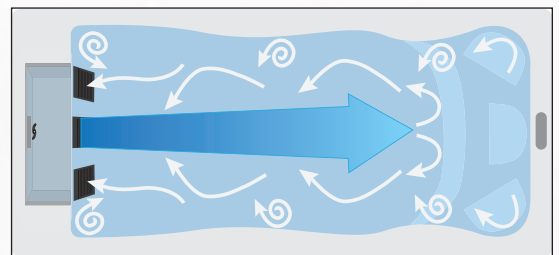

Propeller system turbulence