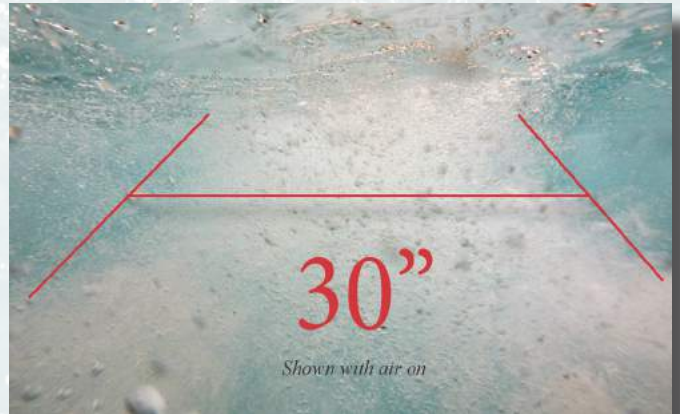

RELAX

When you are finished working out, sit back and relax for a complete spa experience. Let the hydrotherapy jets massage those tight, sore muscles. A recent study shows a 10 minute massage improves muscle recovery after working out. Owning a swim spa allows you the convenience of enjoying it year round on your schedule. Invite your friends or that special someone over to enjoy the soothing waters with you.

The MAAX Force Jet Propulsion Swim System has a 30 inch wide swim lane offering a superior swimming experience.

MAAX[®] Force Jet propulsion has **advantages over propellers or paddles** when creating a better swim stream. It is over 30" wide and easily produces a powerful swimming experience. You can also turn on the hydrotherapy mode to add air for a massage while you work out in the jet stream.